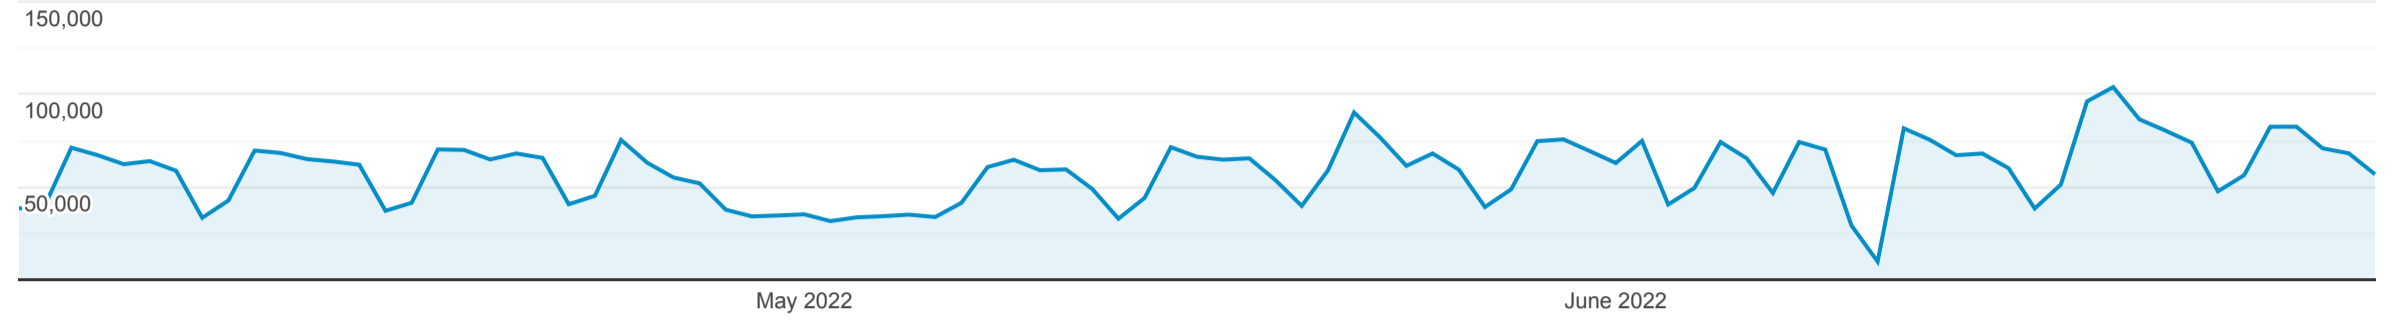

Overview

Apr 1, 2022 - Jun 30, 2022

All Users
100.00% Pageviews

Overview

Pageviews

Pageviews
5,288,686

Unique Pageviews
2,127,695

Avg. Time on Page
00:01:14